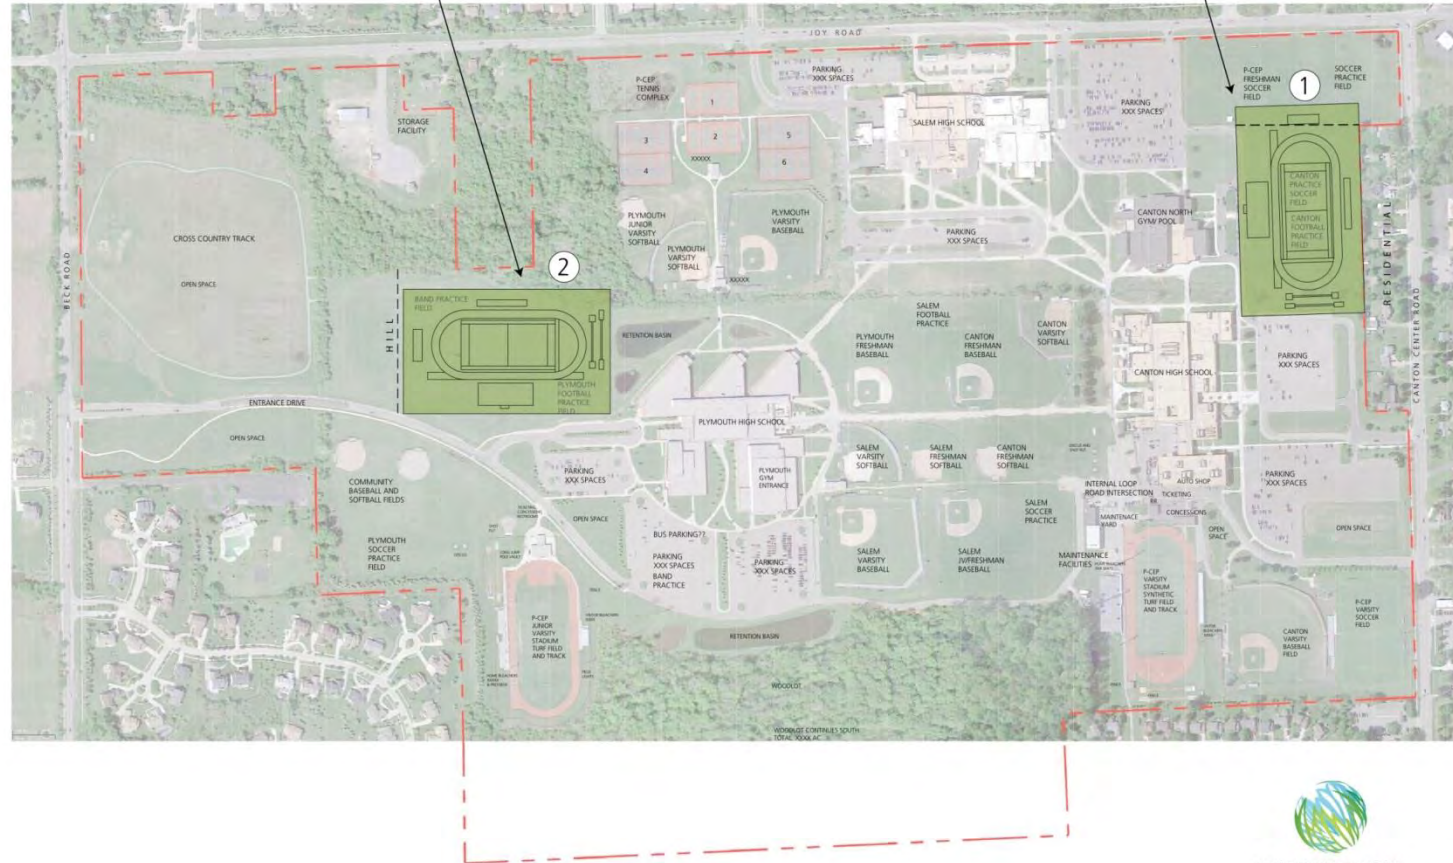

# Plymouth-Canton Community Schools PCEP Varsity Field Improvements

**B R I**  
Beckett & Raeder  
Landscape Architecture  
Planning & Engineering

May 2015

2

NEW VARSITY STADIUM OPTIONS  
470'X790'

NEW VARSITY STADIUM OPTIONS  
470'X790'