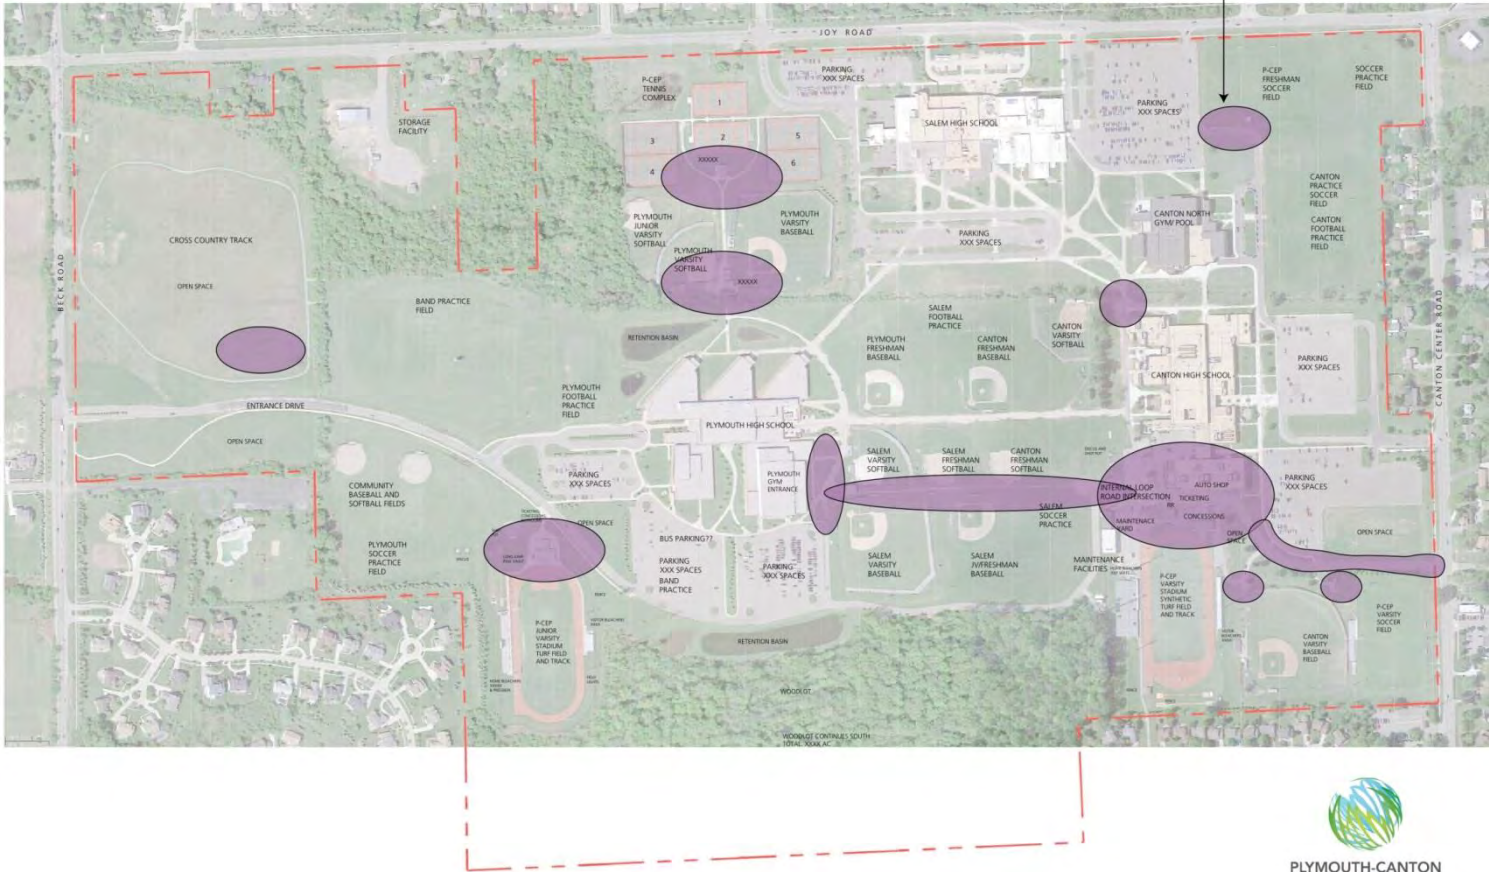

FACILITY ENHANCEMENTS-
GATEWAYS, BRICK PIERS,
ORNAMENTAL FENCING, LANDSCAPING

Plymouth-Canton Community Schools
PCEP Facility Enhancements

May 2015