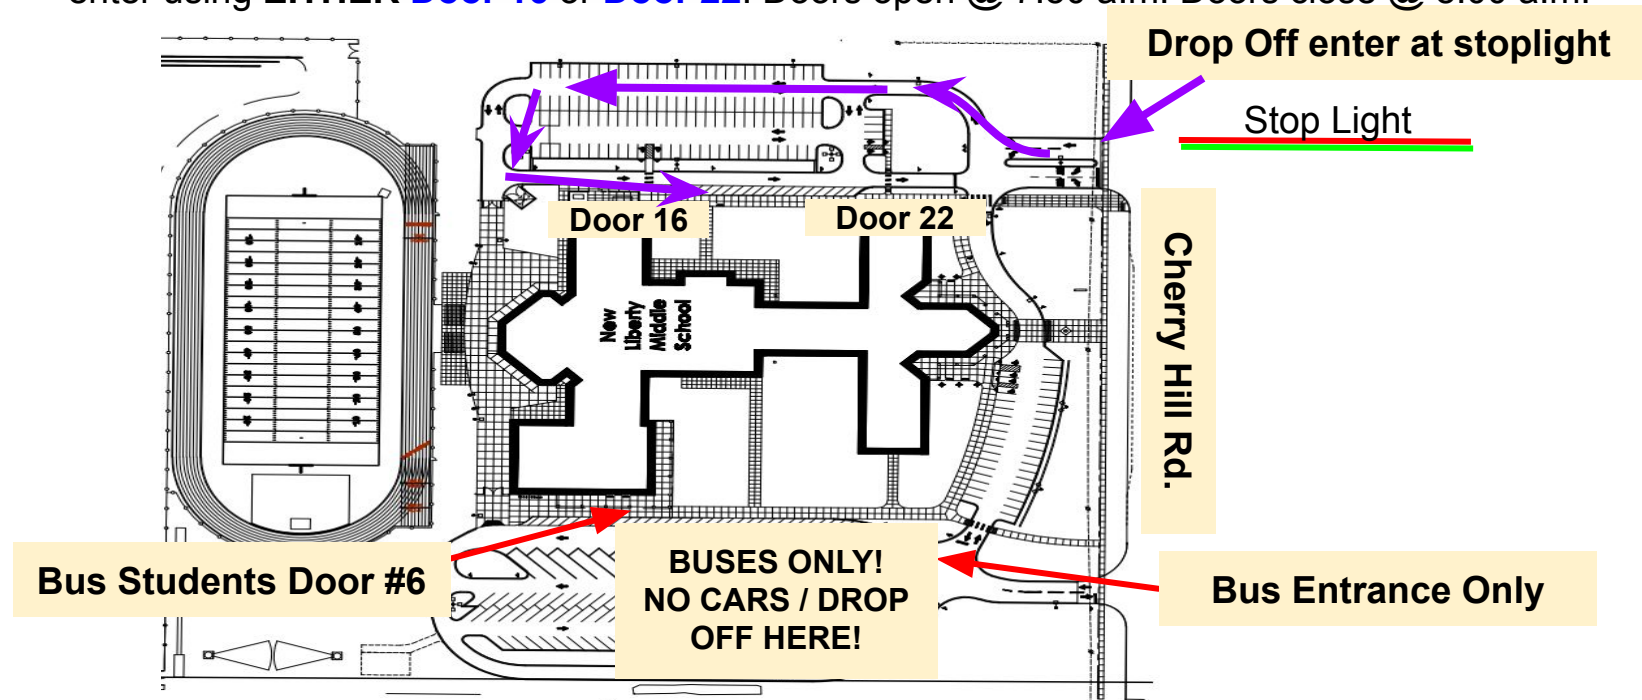

Liberty Morning Drop Off Process

Drop Off - East Side of Building. Pull around the lot. Pull into the cut out along the curb. Students enter using **EITHER Door 16** or **Door 22**. Doors open @ 7:50 a.m. Doors close @ 8:00 a.m.

Canton Preparatory High School

Liberty Afternoon Pick Up Process

Picking Up - East Side of Building. Pull around the lot. Pull into the cut out along the curb. OR Park in the lot. **Students exit and will wait along the cut out by the curb. Pull up to curb.**

If parked - students cross at crosswalk and head to your car.